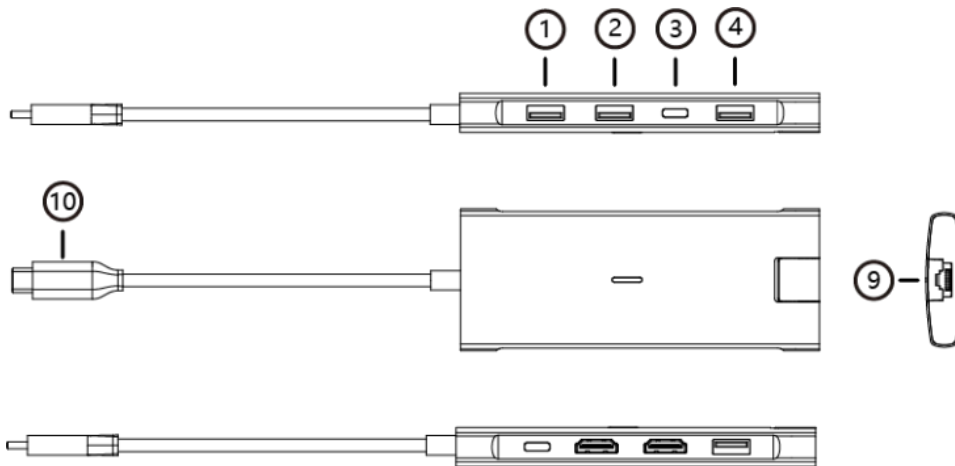

Single packaging

Height (cm)	4,75
Width (cm)	12
Depth (cm)	1,3
Gross Weight (kg)	0,75

FMOM Documentation

Meaning: This docking station is equipped with nine different ports to enhance connectivity for USB-C enabled devices.

Outcome: Users can seamlessly connect various peripherals, including external displays, USB drives, and more, all through a single USB-C port.

Memory: Picture having a clutter-free desk with just one connection point that effortlessly links your laptop to multiple devices, making your workflow more efficient and organized.

Dimensional Sketches

- ① USB 2.0 TYPE-A 480Mbps
- ② USB 2.0 TYPE-A 480Mbps
- ③ USB 3.2 GEN2 TYPE-C 10G
- ④ USB 3.2 GEN2 TYPE-A 10G
- ⑤ USB-C PD
- ⑥ HDMI 2.0 4K@60HZ
- ⑦ HDMI 2.0 4K@60HZ
- ⑧ USB 3.2 GEN2 TYPE-A 10G
- ⑨ Ethernet RJ45 1000Mbps
- ⑩ USB-C Male