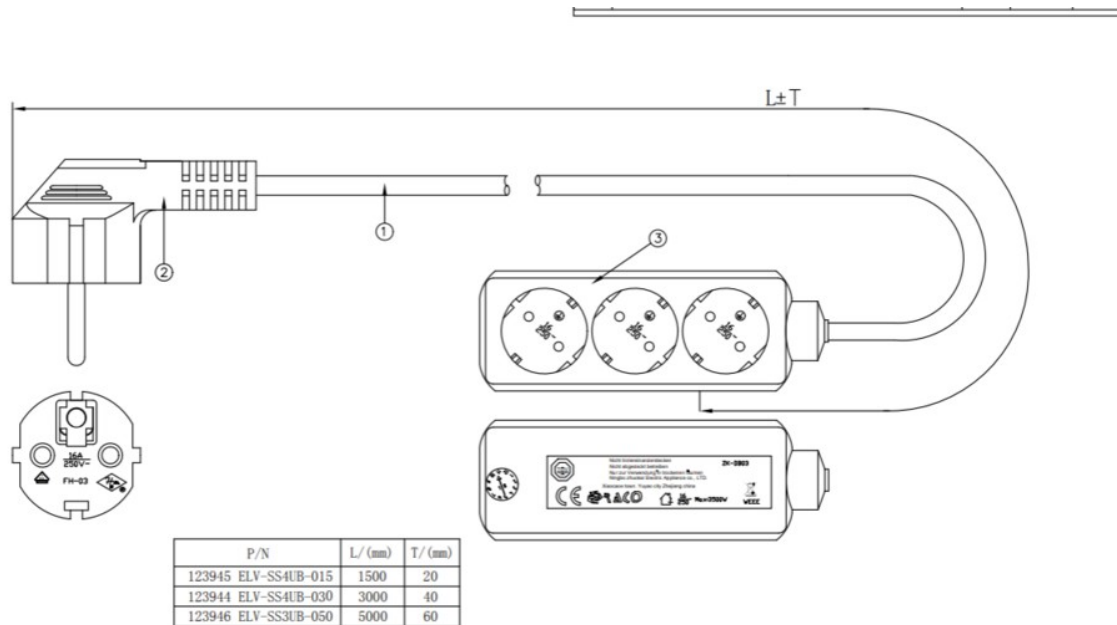

## Main Specifications

Brand	Elivi
Color	White
Length (m)	1,5
Number of cores	3
Number of power outlets	3
Cable assembly	H05VV-F
Core Cross Section	1,5mm <sup>2</sup>

## Extended Specifications

Voltage	250V
Amperage	16A
Number of CEE sucket outlets with protective contacts	3
Degree of protection (IP)	IP20
With Switch	X
Mounting frame	No
Automatic cable winding	X

With thermal protection	X
With Miniature fuse	X
Certifications	CE, VDE, RoHS

## Single packaging

Unit	PCE
Quantity	1
Height (cm)	5,5
Width (cm)	9
Length(cm)	21
Gross Weight (kg)	0,39
Splittable	X

## Dimensional Sketches

**NOTES:**

1. Open/Short/Intermittence: 100%
2. RoHS & REACH COMPLIANT

NO.	MATERIAL	DESCRIPTION	QTY.	UNIT
③	POWER STRIP	GERMAN 3-HOLE POWER STRIP, WITHOUT SWITCH, WITH CHILD PROTECTION, BLACK	1	PCS
②	MOLDED	Schuko (90° ) PVC/BLACK		G
①	CABLE	H05VV-F 3G1.5mm <sup>2</sup> PVC/BLACK JACKET OD:7.8±0.2mm MARKING:VDE VDE H05VV-F 3G1.5mm <sup>2</sup> FANGHUA ELECTRONICS	1	M