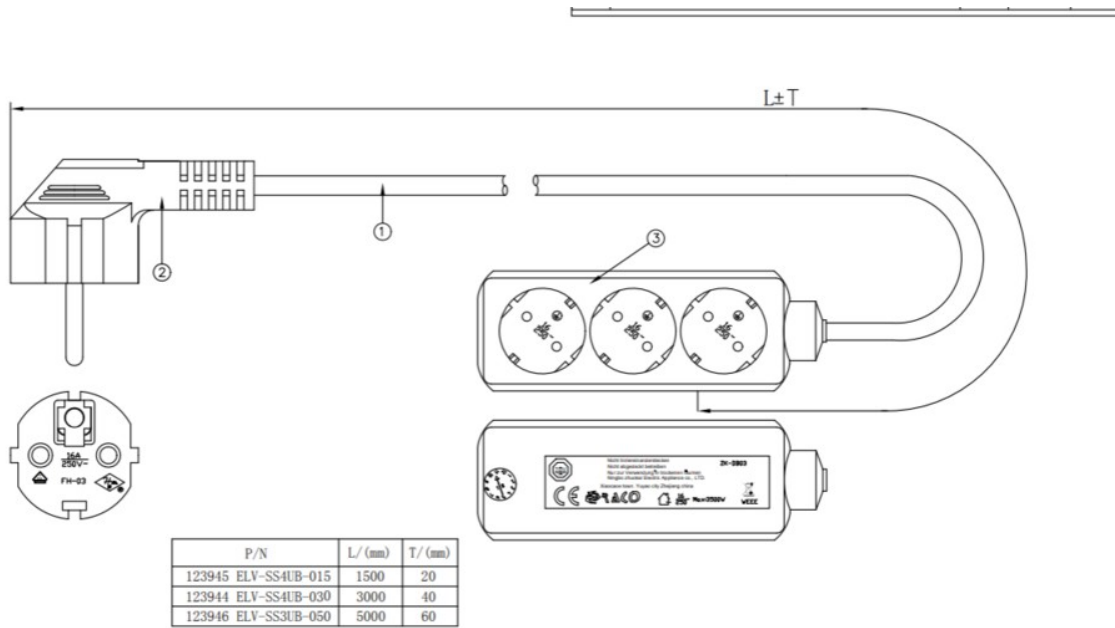

Power Rail

Elivi Powestrip 3 sockets 5 meter
White without on/off switch

Product number: ELV-SS3UB-050

Product Description

This grounded power branch is perfect for places where you have many devices that need power. Comes without on/off switch and with a cable length of 5m.

Main Specifications

Brand	Elivi
Color	White
Length (m)	5
Number of cores	3
Number of power outlets	3
Cable assembly	H05VV-F
Core Cross Section	1,5mm ²

Extended Specifications

Voltage	250V
Amperage	16A
Number of CEE sucket outlets with protective contacts	3
Degree of protection (IP)	IP20
With Switch	X
Mounting frame	No
Automatic cable winding	X

With thermal protection	X
With Miniature fuse	X
Certifications	CE, VDE, RoHS

Single packaging

Unit	PCE
Quantity	1
Height (cm)	9
Width (cm)	13
Length(cm)	25
Gross Weight (kg)	0,67
Splittable	X

Dimensional Sketches

NOTES:

1. Open/Short/Intermittence: 100%
2. RoHS & REACH COMPLIANT

NO.	MATERIAL	DESCRIPTION	QTY.	UNIT
③	POWER STRIP	GERMAN 3-HOLE POWER STRIP, WITHOUT SWITCH, WITH CHILD PROTECTION, BLACK	1	PCS
②	MOLDED	Schuko (90°) PVC/BLACK		G
①	CABLE	H05VV-F 3G1.5mm ² PVC/BLACK JACKET OD:7.8±0.2mm MARKING:VDE VDE H05VV-F 3G1.5mm ² FANGHUA ELECTRONICS	1	M