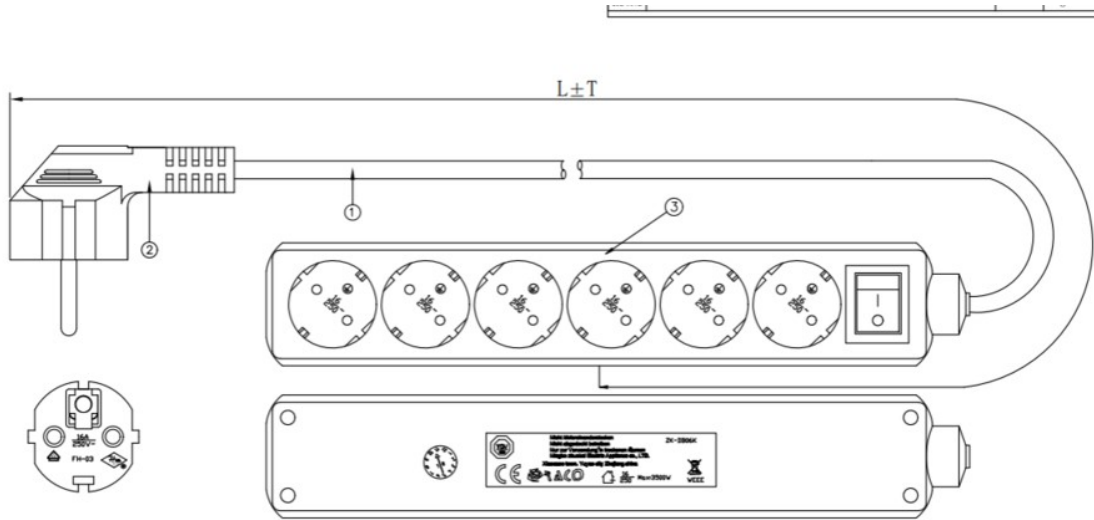

Power Rail

Elivi Powestrip 6 sockets 1,5 meter
White with on/off switch

Product number: ELV-SS6MB-015

Product Description

This grounded power branch is perfect for places where you have many devices that need power. Comes with on/off switch and with a cable length of 1,5m.

Main Specifications

Brand	Elivi
Color	White
Length (m)	1,5
Number of cores	3
Number of power outlets	6
Cable assembly	H05VV-F
Core Cross Section	1,5mm ²

Extended Specifications

Voltage	250V
Amperage	16A
Number of CEE sucket outlets with protective contacts	6
Degree of protection (IP)	IP20
With Switch	✓
Mounting frame	No

Automatic cable winding	X
With thermal protection	X
With Miniature fuse	X
Certifications	CE, VDE, RoHS

Single packaging

Unit	PCE
Quantity	1
Height (cm)	6
Width (cm)	10
Length(cm)	34
Gross Weight (kg)	0,65
Splittable	X

Dimensional Sketches

P/N	L/ (mm)	T/ (mm)
123942 ELV-SS6MB-015	1500	20
123941 ELV-SS6MB-030	3000	40
123940 ELV-SS6MB-050	5000	60

NOTES:

1. Open/Short/Intermittence: 100%
2. RoHS & REACH COMPLIANT

NO.	MATERIAL	DESCRIPTION	QTY.	UNIT	Itemref	Quantity	Title/Name, designation, material, dimension etc	Article NO./Reference
①	POWER STRIP	GERMAN 6-HOLE POWER STRIP, WITH SWITCH, WITH CHILD PROTECTION, WHITE	1	PCS	Designed by	HELEN	Approved by - date	2022.08.30
②	MOLDED	Schuko (90°) PVC/WHITE		G	Check by	HELEN	File name	Date
③	CABLE	H05VV-F 3G1.5mm ² PVC/WHITE JACKET OD:7.8±0.2mm MARKING:VDE VDE H05VV-F 3G1.5mm ² FANGHUA ELECTRONICS	L	MM	ANGLE:		GERMAN 6-HOLE POWER STRIP	Scale
					UNIT:MM			FREE
								Edition
								1
								Sheet
								1/1